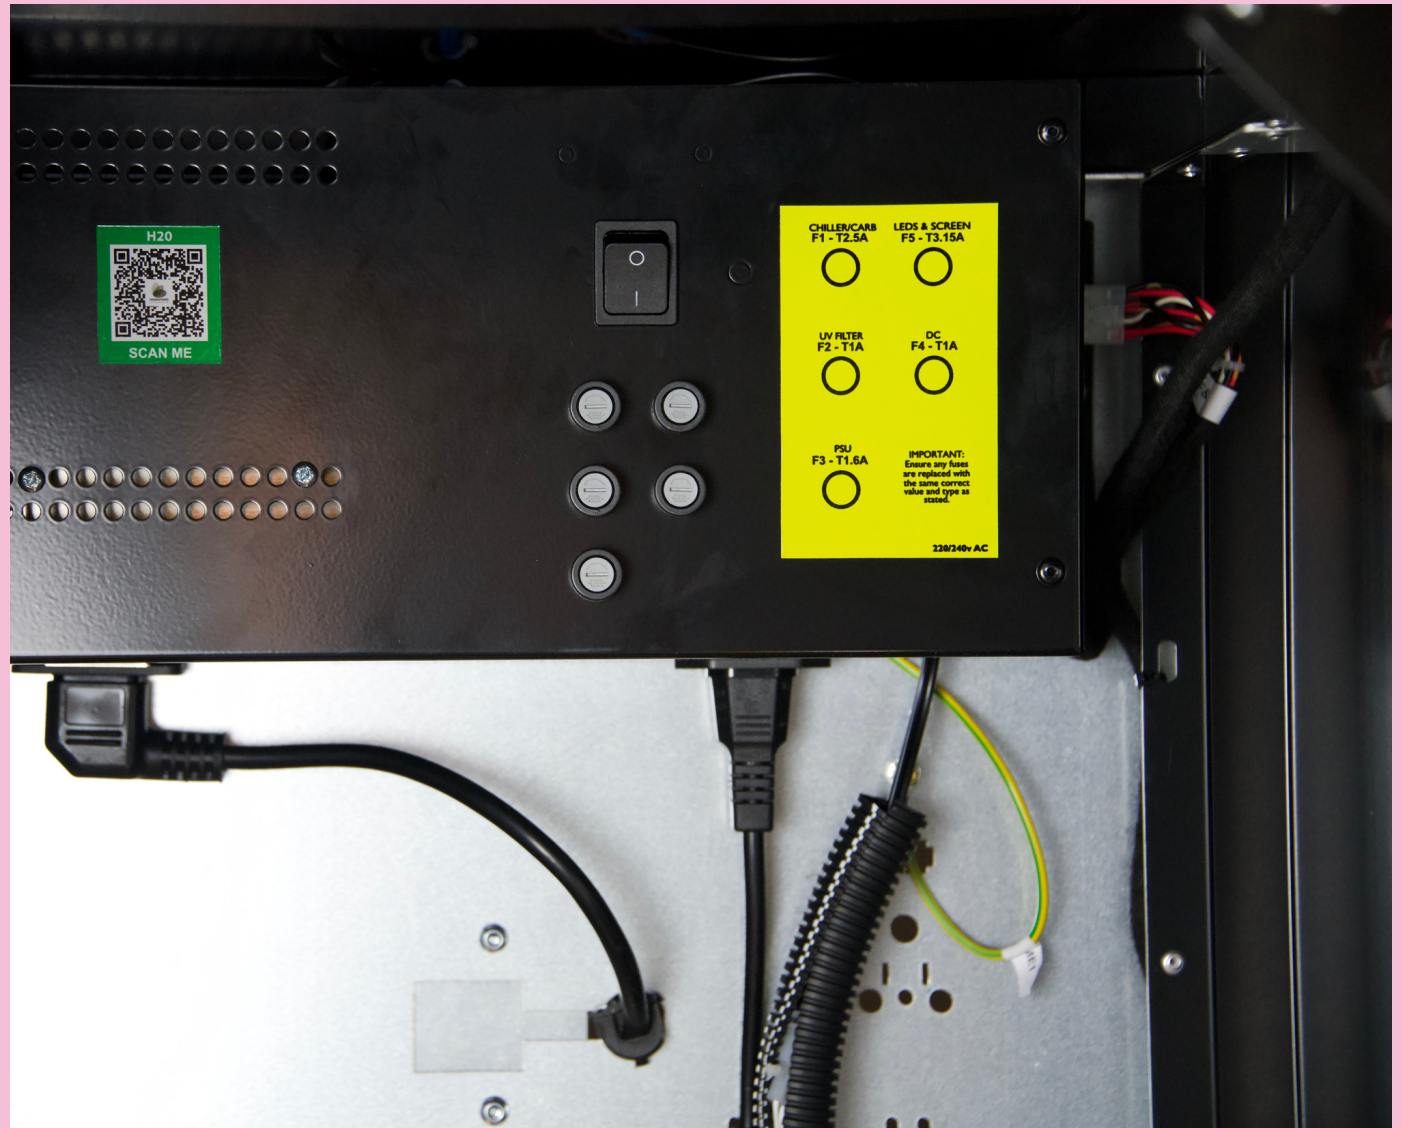

SHMOO

LOCATING THE ON/OFF SWITCH

SHMOO

On/Off Switch

IS LOCATED INSIDE THE MACHINE, NEXT TO THE YELLOW STICKER ON THE UPPER SECTION OF THE BACK PANEL

CONTACT

Westomatic Vending
Services Ltd,
Units 7 - 8 Forde Court,
Block 4 Forde Road,
Newton Abbot,
TQ12 4BT