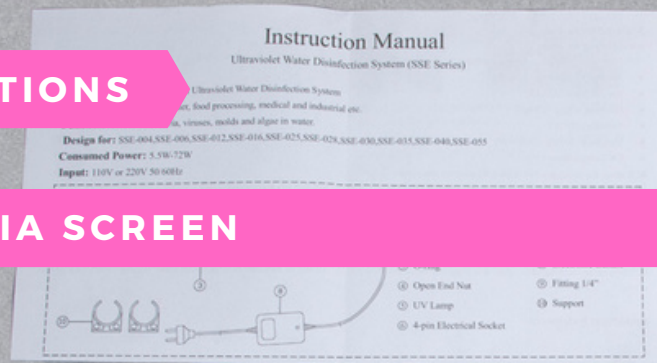

SHMOO

START UP PACK

INSIDE THE MACHINE

START UP PACK

START UP PACK

REMOTE FOR MEDIA SCREEN

EXTRA DECALS

UV FILTER INSTRUCTIONS