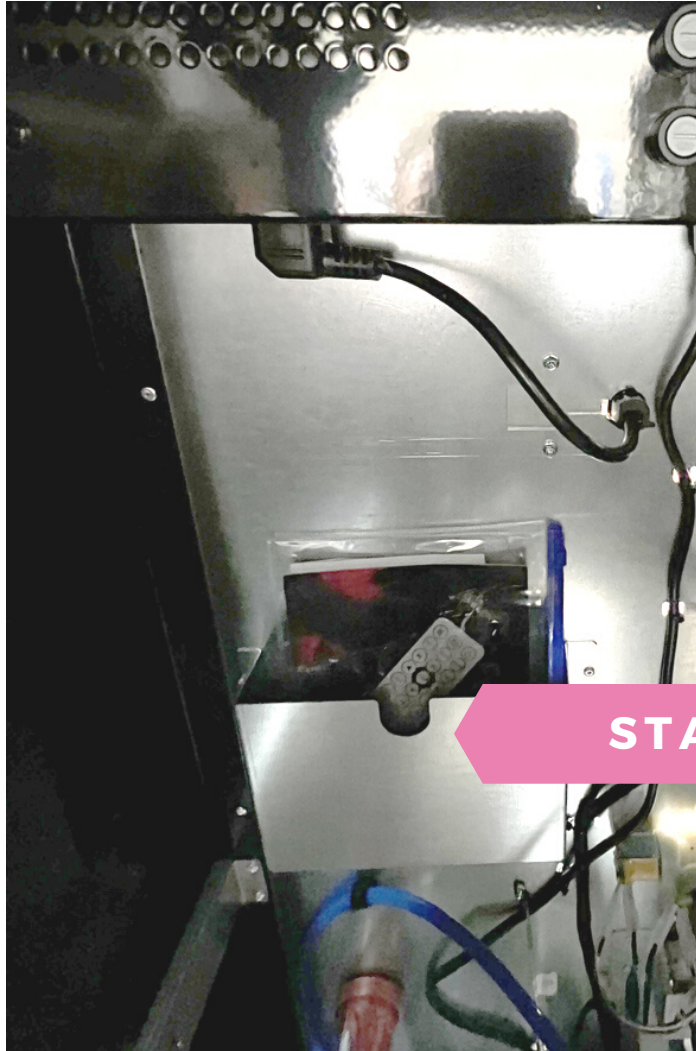

SHMOO

START UP PACK

INSIDE THE MACHINE

START UP PACK

START UP PACK

REMOTE FOR MEDIA SCREEN

EXTRA DECALS

UV FILTER INSTRUCTIONS

SSD CARD FOR MEDIA SCREEN

INSTALLATION MANUAL

SPARE FUSES

CONTACT

Westomatic Vending
Services Ltd,
Units 7 - 8 Forde Court,
Block 4 Forde Road,
Newton Abbot,
TQ12 4BT

westomatic
make it happen

+44 (0)1626 323100