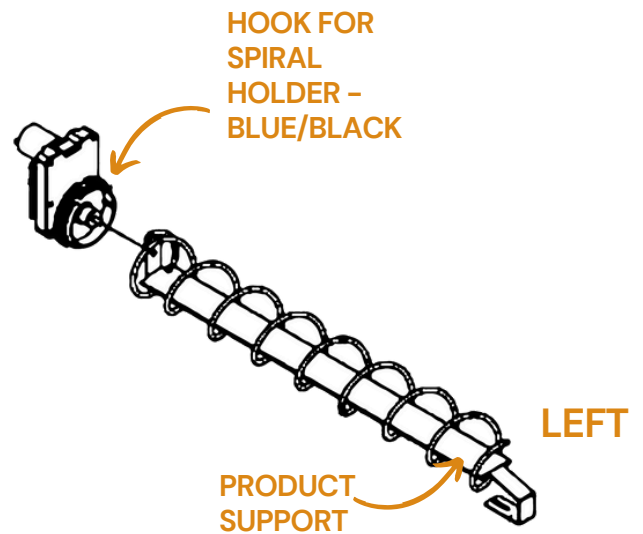

snackpoint

Spirals & Motors

PITCH + SELECTION:

Pitch

Selection

Spiral Silver 54/7 RIGHT

PITCH = max depth of the product (mm)

SELECTION = number of products per spiral

LEFT/RIGHT = direction spiral turns to dispense product