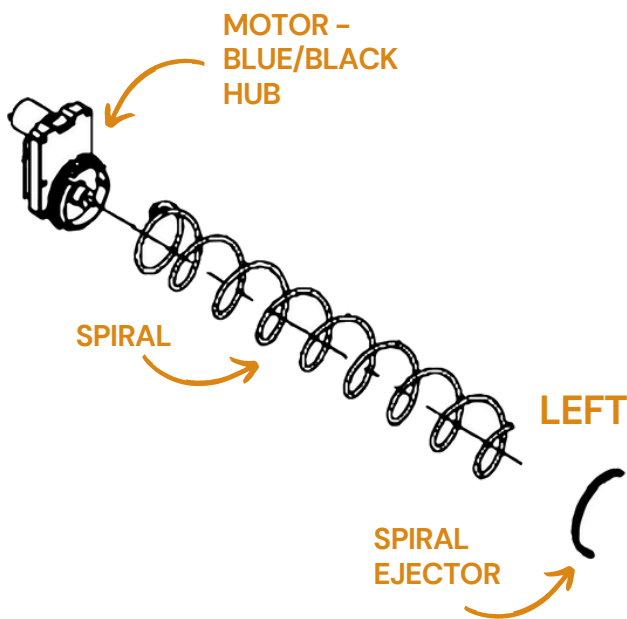

snackpoint

Spirals & Motors

PITCH + SELECTION:

Pitch

Selection

Spiral Silver 54/7 RIGHT

PITCH = max depth of the product (mm)

SELECTION = number of products per spiral

LEFT/RIGHT = direction spiral turns to dispense product