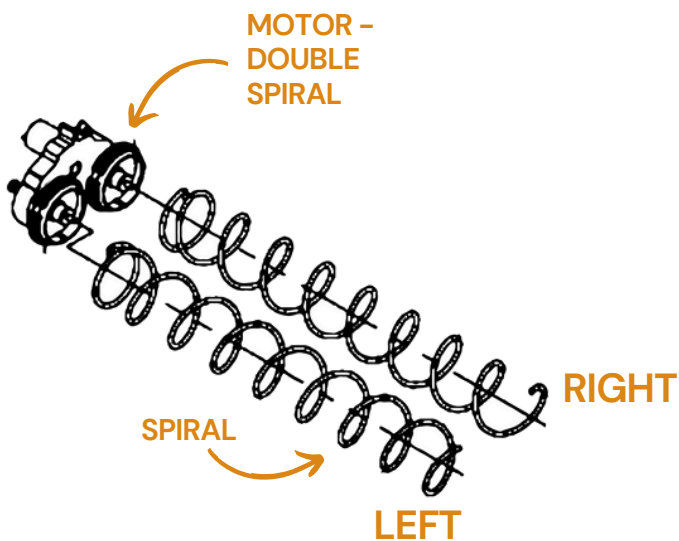

snackpoint

Spirals & Motors

PITCH + SELECTION:

Pitch

Selection

Spiral Silver 54/7 RIGHT

PITCH = max depth of the product (mm)

SELECTION = number of products per spiral

LEFT/RIGHT = direction spiral turns to dispense product